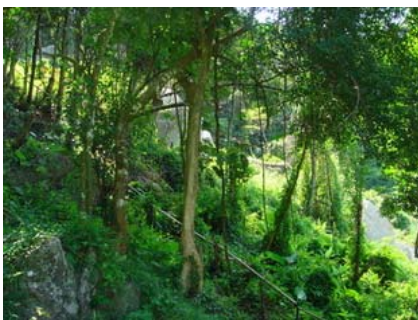

Villa Image and Scenery from the Actual Land Plot (TYPE 9)

Villa in Night Time

Frontage of the Villa

Ocean View from Thai Pavilion

Mountain View At Sunset

Overall Picture Inside Villa from Swimming Pool

Master Bedroom With Panorama Ocean View

Land Plot

Waterfall Landscape on the Left Wing of the Villa

Landscape on the Right Wing of the Villa

Waterfall & Mountain Scenery on the Left side of the Villa

Waterfall Scenery Beside the Villa

Stunning Sea View Overlooking Kata Beach And Poo Island